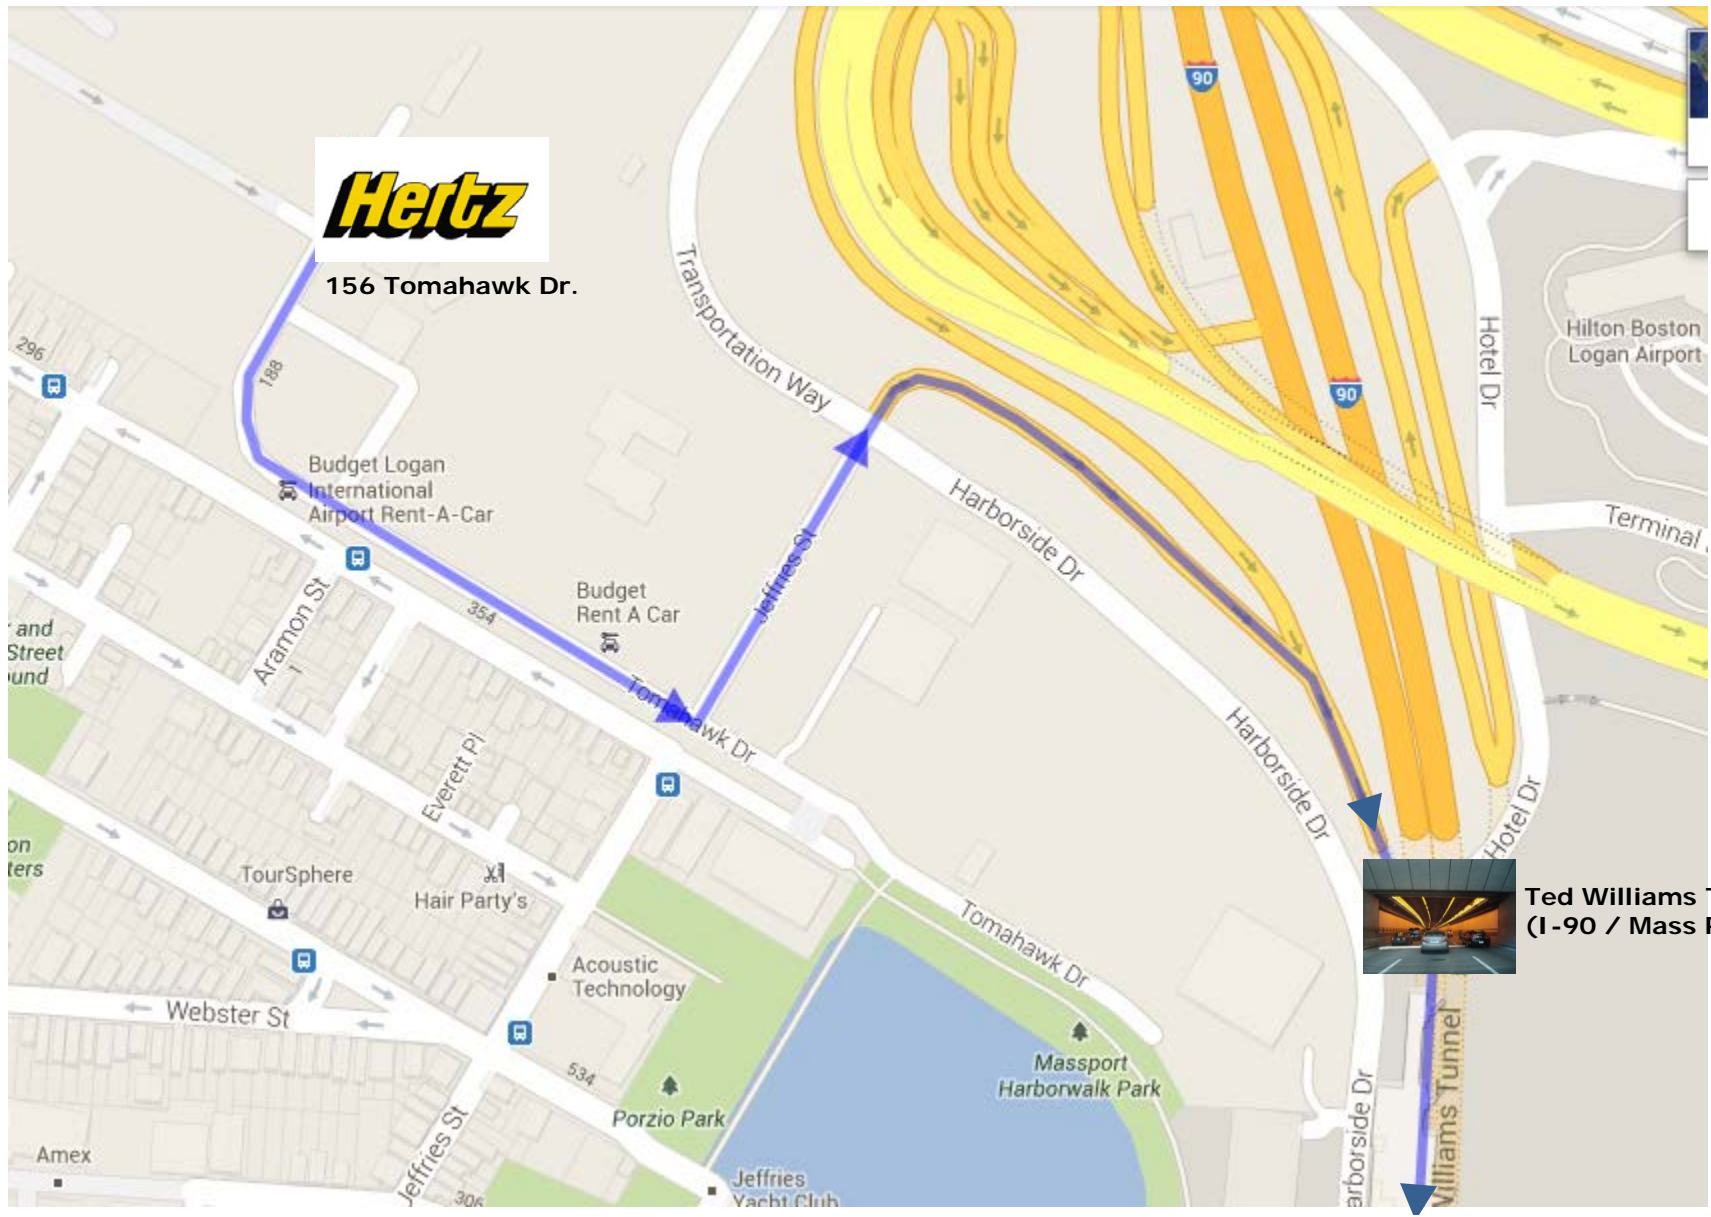

Directions from Logan Airport to Cambridge Hyatt Hotel

Route overview:

Rental car locations to I-90 (also called Mass Pike or Ted Williams Tunnel)

ASK AT THE RENTAL DESK TO CONFIRM DIRECTIONS TO I-90

Go to page 8

AVIS
202 Porter St.

**Ted Williams Tunnel
(I-90 / Mass Pike)**

Go to page 8

20 Tomahawk Dr.
Budget

**Ted Williams Tunnel
(I-90 / Mass Pike)**

[Go to page 8](#)

156 Tomahawk Dr.

Ted Williams Tunnel
(I-90 / Mass Pike)

Go to page 8

230 Porter St.

Ted Williams Tunnel
(I-90 / Mass Pike)

Go to page 8

From the airport terminal loop to I-90:

Go to page 8

I-90 (Mass Pike) from Ted Williams tunnel to the hotel