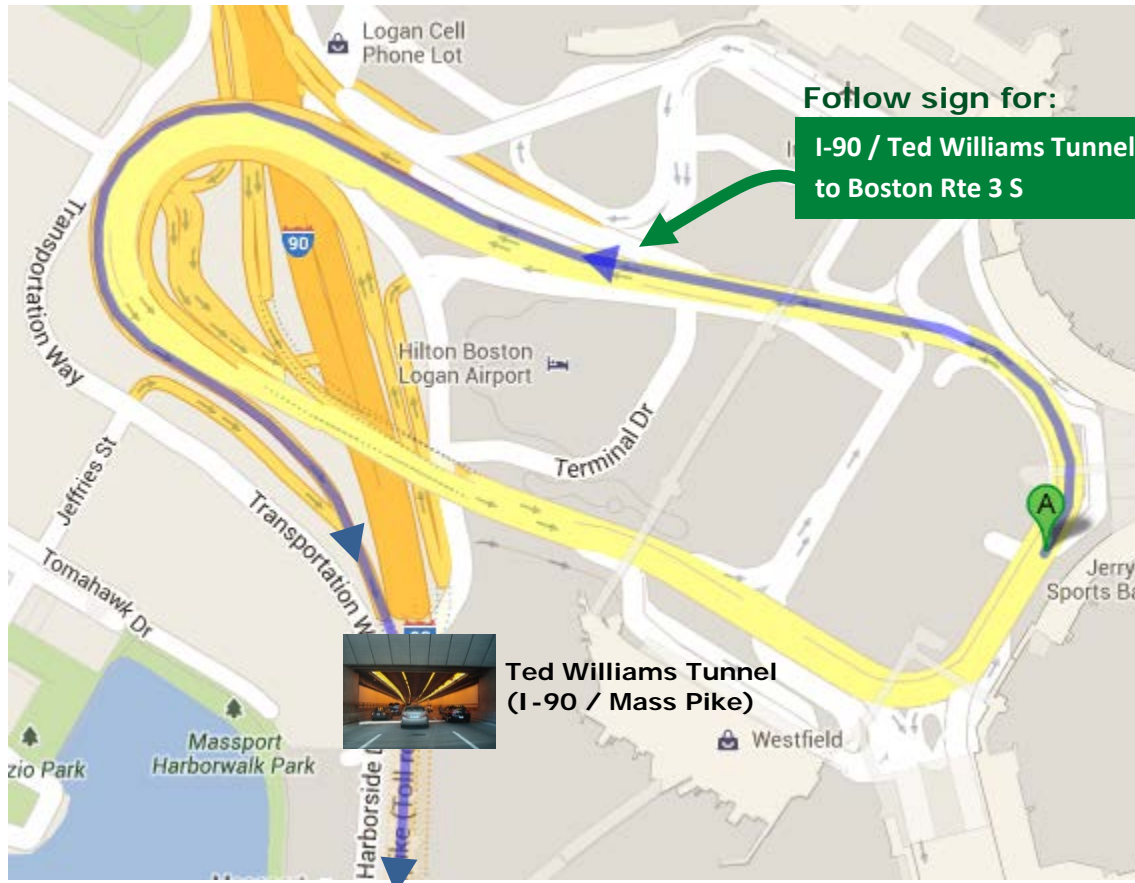

Directions from Logan Airport to Cambridge Hyatt Hotel

Route overview:

Rental car locations to I-90 (also called Mass Pike or Ted Williams Tunnel)

ASK AT THE RENTAL DESK TO CONFIRM DIRECTIONS TO I-90

Go to page 8

AVIS
202 Porter St.

**Ted Williams Tunnel
(I-90 / Mass Pike)**

Go to page 8

20 Tomahawk Dr.
Budget

**Ted Williams Tunnel
(I-90 / Mass Pike)**

[Go to page 8](#)

156 Tomahawk Dr.

Ted Williams Tunnel
(I-90 / Mass Pike)

Go to page 8

230 Porter St.

Ted Williams Tunnel
(I-90 / Mass Pike)

Go to page 8

From the airport terminal loop to I-90:

Go to page 8

I-90 (Mass Pike) from Ted Williams tunnel to the hotel