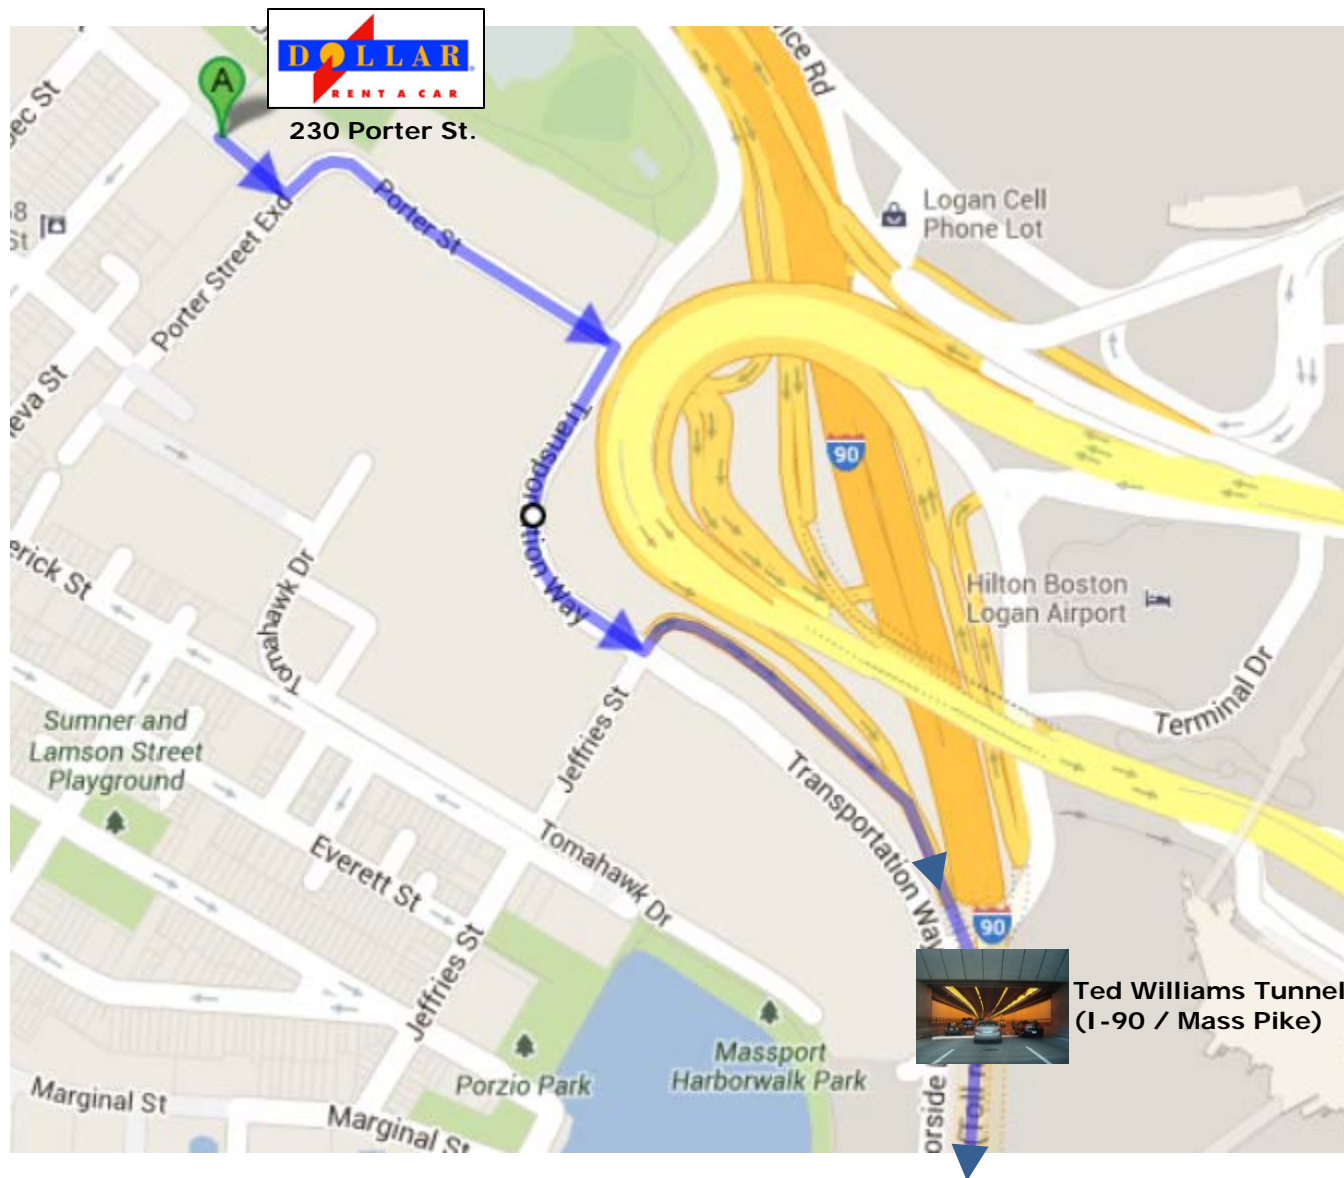

Directions from Logan Airport to Cambridge Hyatt Hotel

Route overview:

Rental car locations to I-90 (also called Mass Pike or Ted Williams Tunnel)

ASK AT THE RENTAL DESK TO CONFIRM DIRECTIONS TO I-90

Go to page 8

AVIS
202 Porter St.

**Ted Williams Tunnel
(I-90 / Mass Pike)**

Go to page 8

20 Tomahawk Dr.
Budget

**Ted Williams Tunnel
(I-90 / Mass Pike)**

[Go to page 8](#)

156 Tomahawk Dr.

Ted Williams Tunnel
(I-90 / Mass Pike)

Go to page 8

230 Porter St.

Ted Williams Tunnel
(I-90 / Mass Pike)

Go to page 8

From the airport terminal loop to I-90:

Go to page 8

I-90 (Mass Pike) from Ted Williams tunnel to the hotel