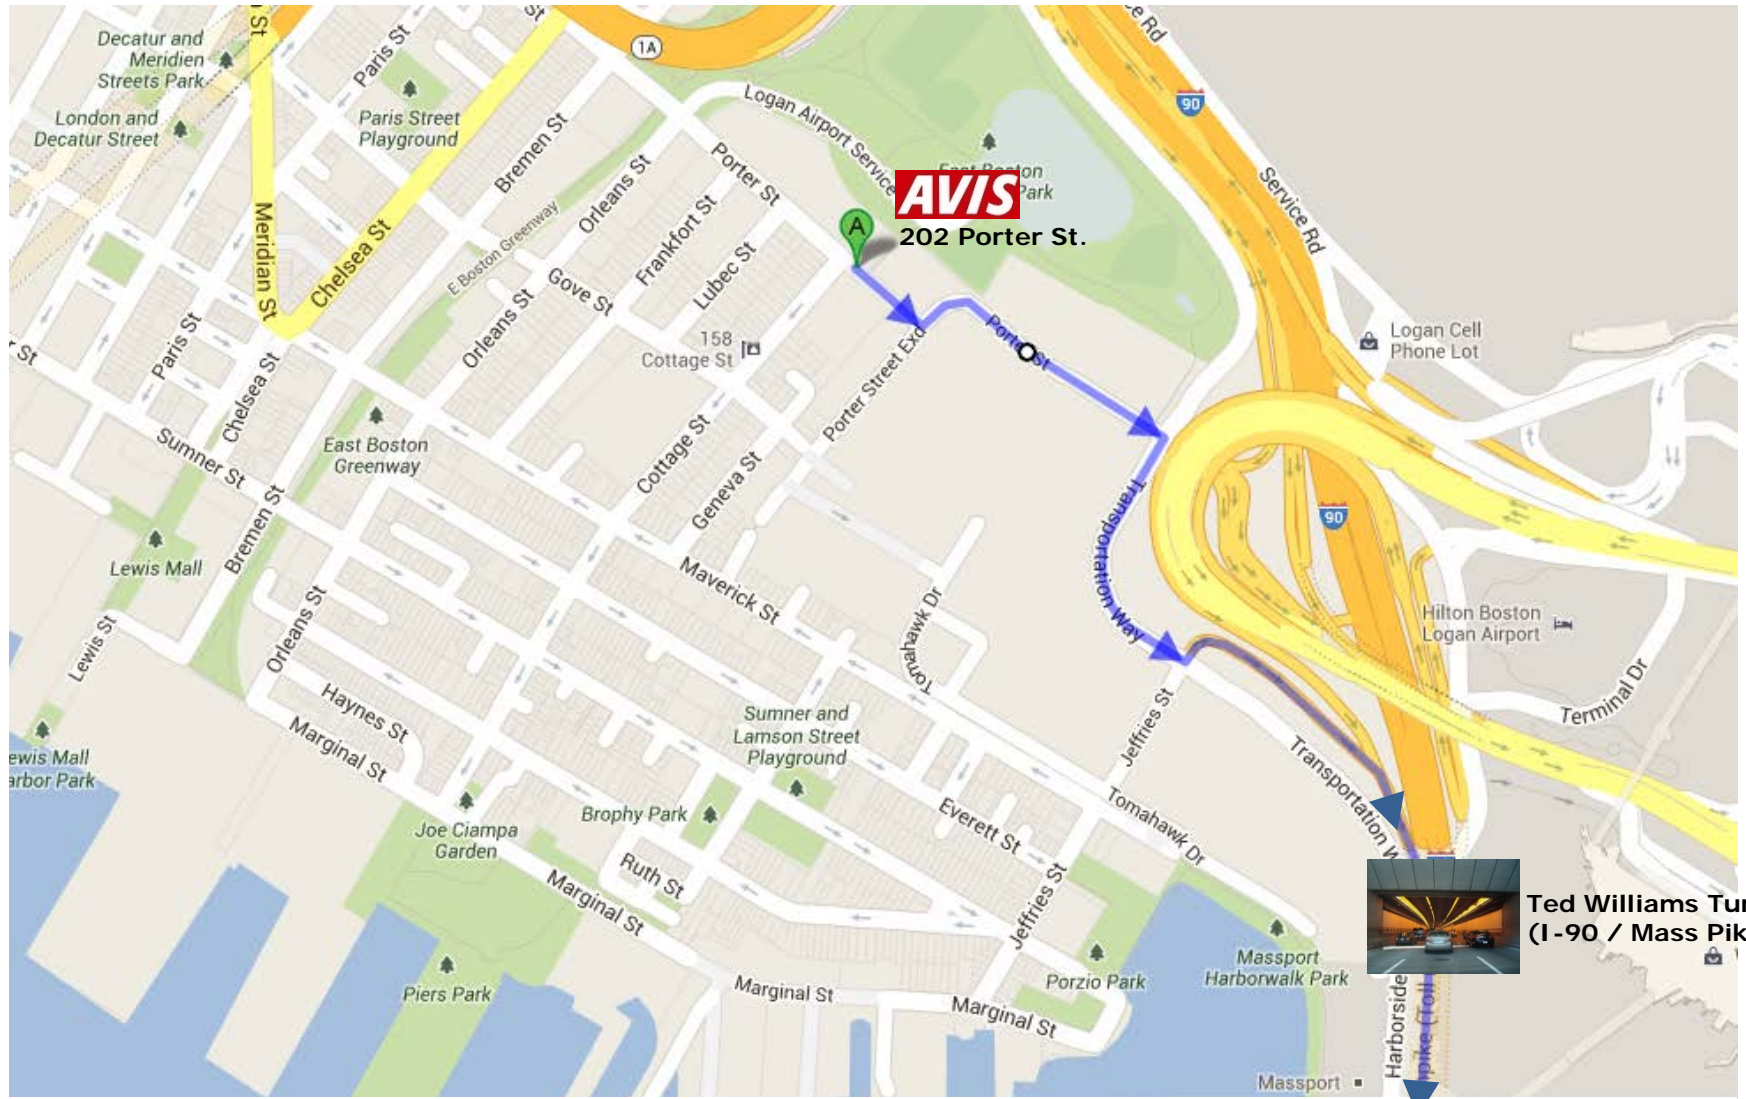

Directions from Logan Airport to Cambridge Hyatt Hotel

Route overview:

Rental car locations to I-90 (also called Mass Pike or Ted Williams Tunnel)

ASK AT THE RENTAL DESK TO CONFIRM DIRECTIONS TO I-90

Go to page 8

AVIS
202 Porter St.

**Ted Williams Tunnel
(I-90 / Mass Pike)**

Go to page 8

20 Tomahawk Dr.
Budget

**Ted Williams Tunnel
(I-90 / Mass Pike)**

[Go to page 8](#)

156 Tomahawk Dr.

Ted Williams Tunnel
(I-90 / Mass Pike)

Go to page 8

230 Porter St.

Ted Williams Tunnel
(I-90 / Mass Pike)

Go to page 8

From the airport terminal loop to I-90:

Go to page 8

I-90 (Mass Pike) from Ted Williams tunnel to the hotel