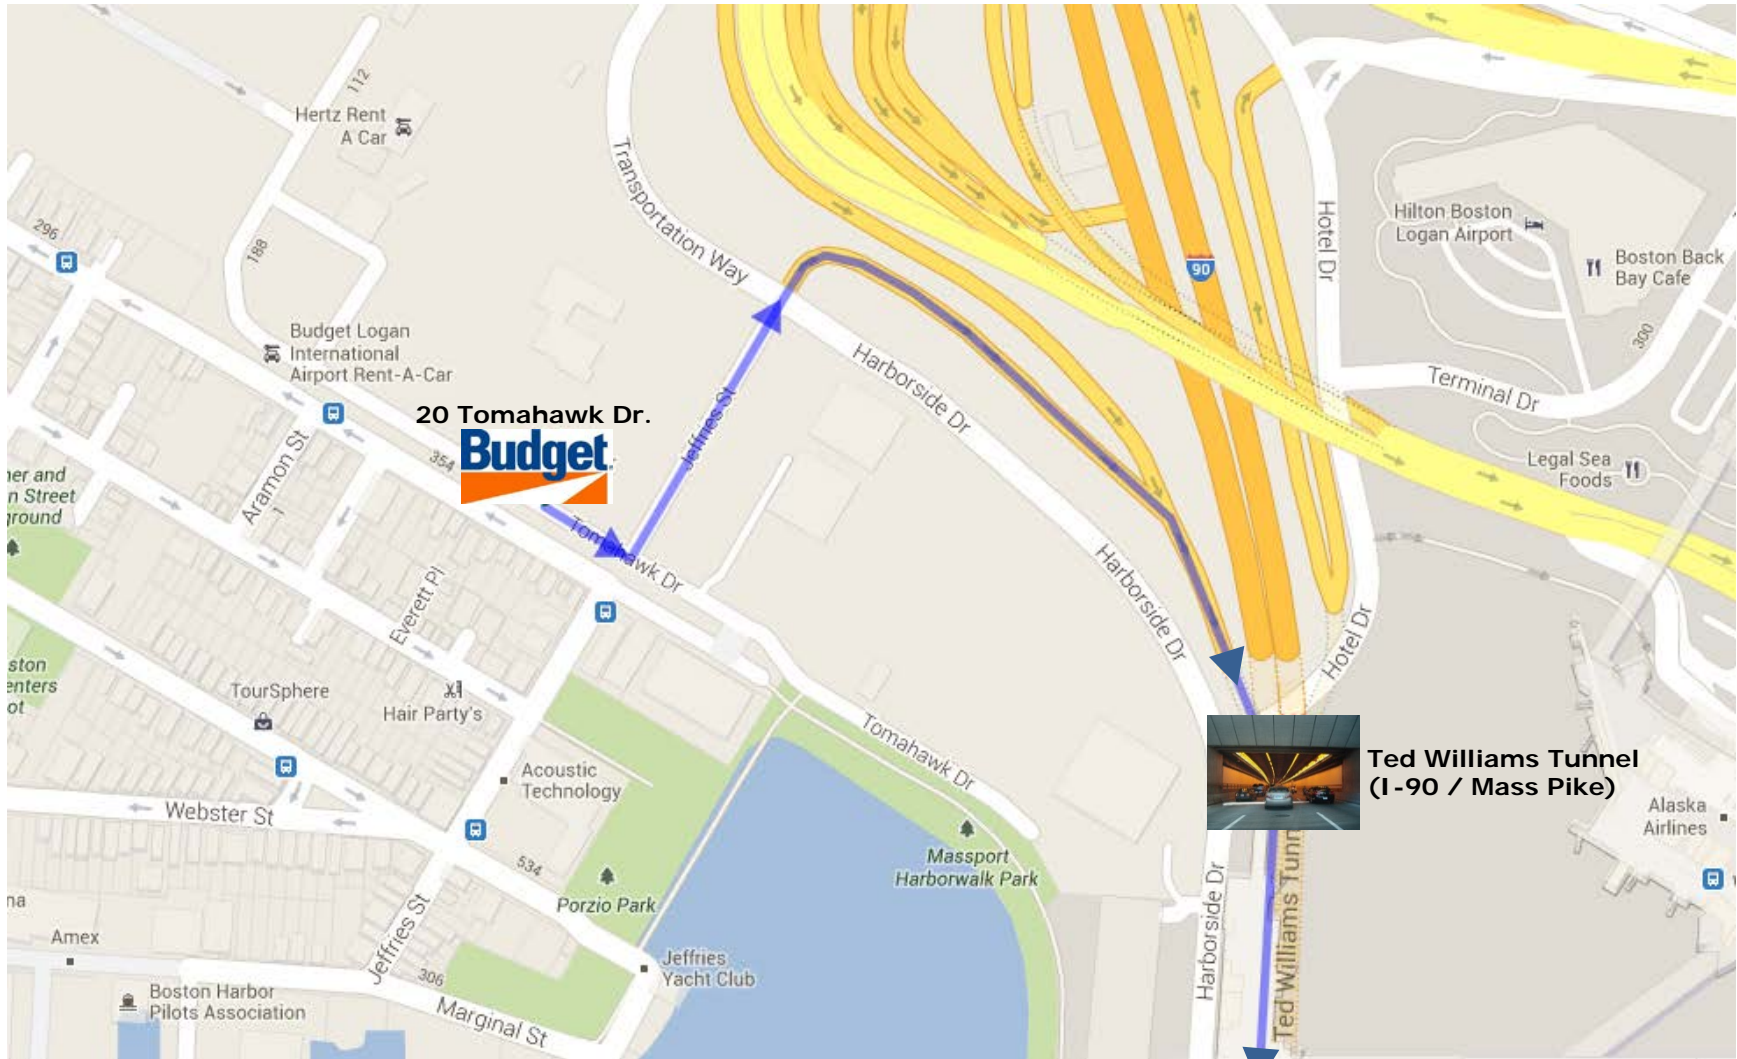

Directions from Logan Airport to Cambridge Hyatt Hotel

Route overview:

Rental car locations to I-90 (also called Mass Pike or Ted Williams Tunnel)

ASK AT THE RENTAL DESK TO CONFIRM DIRECTIONS TO I-90

Go to page 8

AVIS
202 Porter St.

**Ted Williams Tunnel
(I-90 / Mass Pike)**

Go to page 8

20 Tomahawk Dr.
Budget

**Ted Williams Tunnel
(I-90 / Mass Pike)**

[Go to page 8](#)

156 Tomahawk Dr.

Ted Williams Tunnel
(I-90 / Mass Pike)

Go to page 8

230 Porter St.

Ted Williams Tunnel
(I-90 / Mass Pike)

Go to page 8

From the airport terminal loop to I-90:

Go to page 8

I-90 (Mass Pike) from Ted Williams tunnel to the hotel