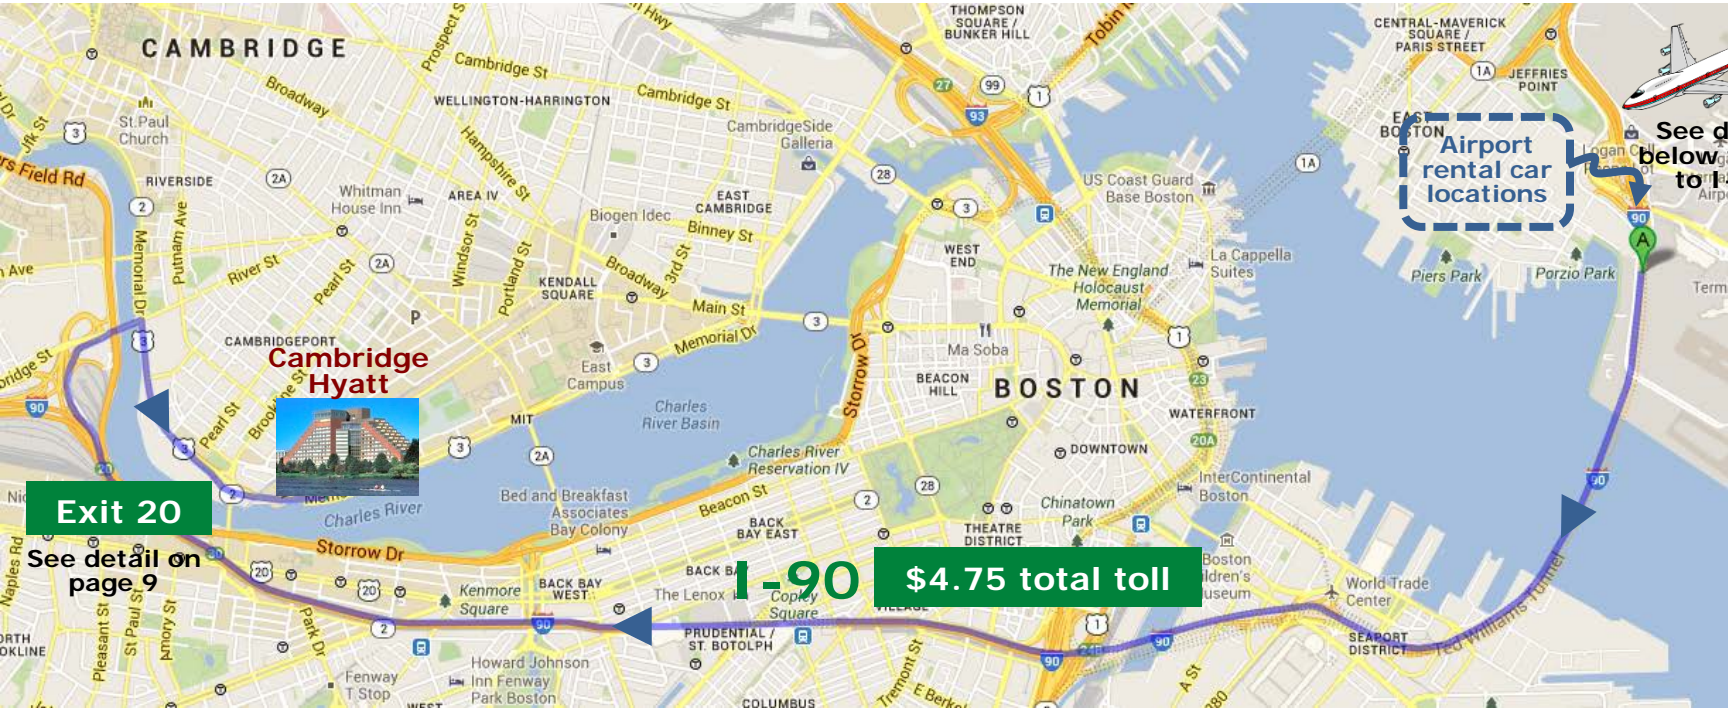

Directions from Logan Airport to Cambridge Hyatt Hotel

Route overview:

Rental car locations to I-90 (also called Mass Pike or Ted Williams Tunnel)

ASK AT THE RENTAL DESK TO CONFIRM DIRECTIONS TO I-90

Go to page 8

AVIS
202 Porter St.

**Ted Williams Tunnel
(I-90 / Mass Pike)**

Go to page 8

20 Tomahawk Dr.
Budget

**Ted Williams Tunnel
(I-90 / Mass Pike)**

[Go to page 8](#)

156 Tomahawk Dr.

Ted Williams Tunnel
(I-90 / Mass Pike)

Go to page 8

230 Porter St.

Ted Williams Tunnel
(I-90 / Mass Pike)

Go to page 8

From the airport terminal loop to I-90:

Go to page 8

I-90 (Mass Pike) from Ted Williams tunnel to the hotel