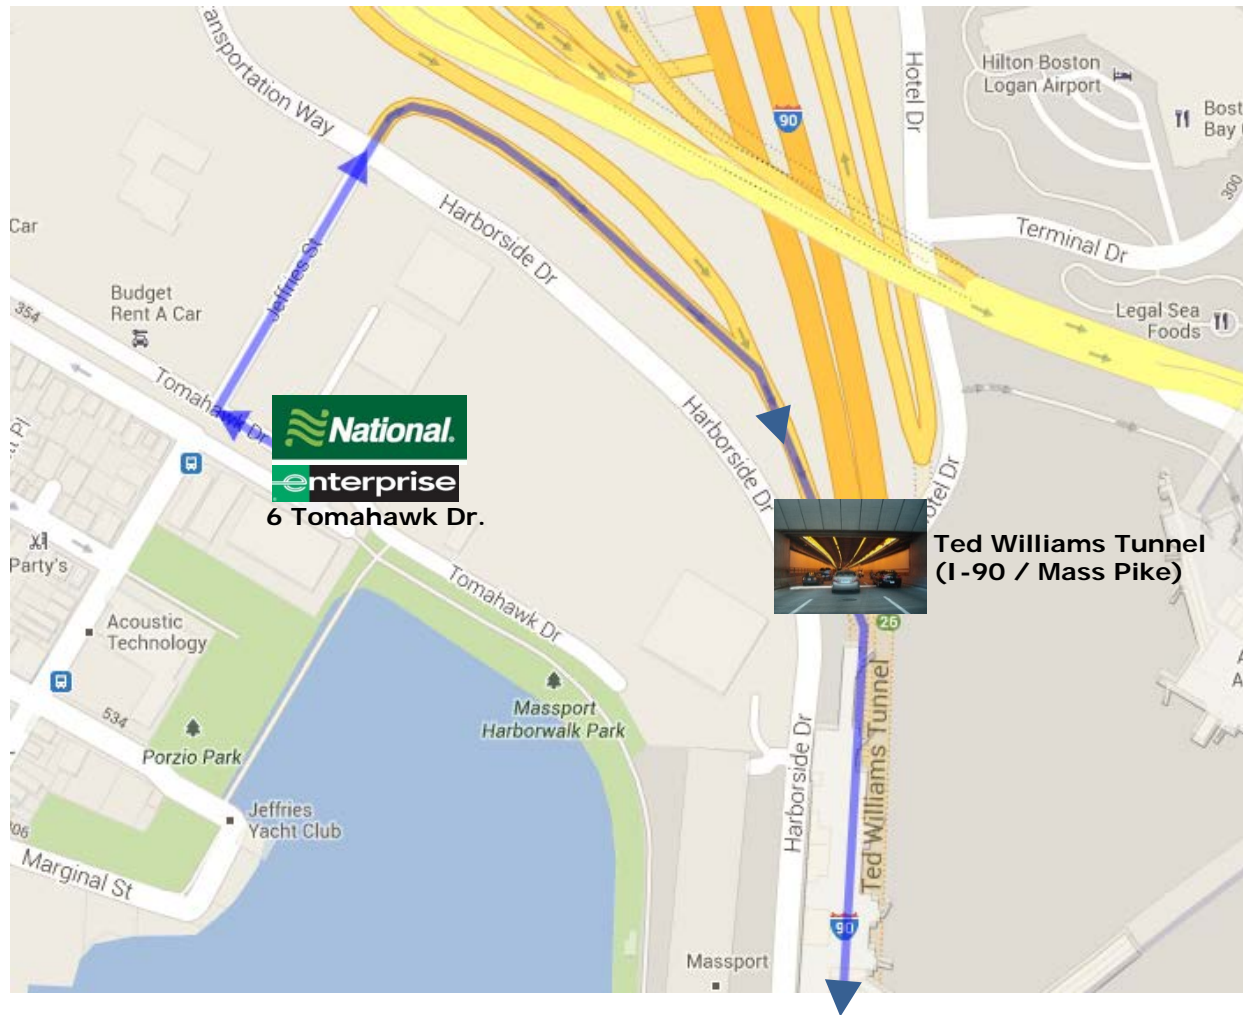

Directions from Logan Airport to Cambridge Hyatt Hotel

Route overview:

Rental car locations to I-90 (also called Mass Pike or Ted Williams Tunnel)

ASK AT THE RENTAL DESK TO CONFIRM DIRECTIONS TO I-90

Go to page 8

AVIS
202 Porter St.

**Ted Williams Tunnel
(I-90 / Mass Pike)**

Go to page 8

20 Tomahawk Dr.
Budget

**Ted Williams Tunnel
(I-90 / Mass Pike)**

[Go to page 8](#)

156 Tomahawk Dr.

Ted Williams Tunnel
(I-90 / Mass Pike)

Go to page 8

230 Porter St.

Ted Williams Tunnel
(I-90 / Mass Pike)

Go to page 8

From the airport terminal loop to I-90:

Go to page 8

I-90 (Mass Pike) from Ted Williams tunnel to the hotel